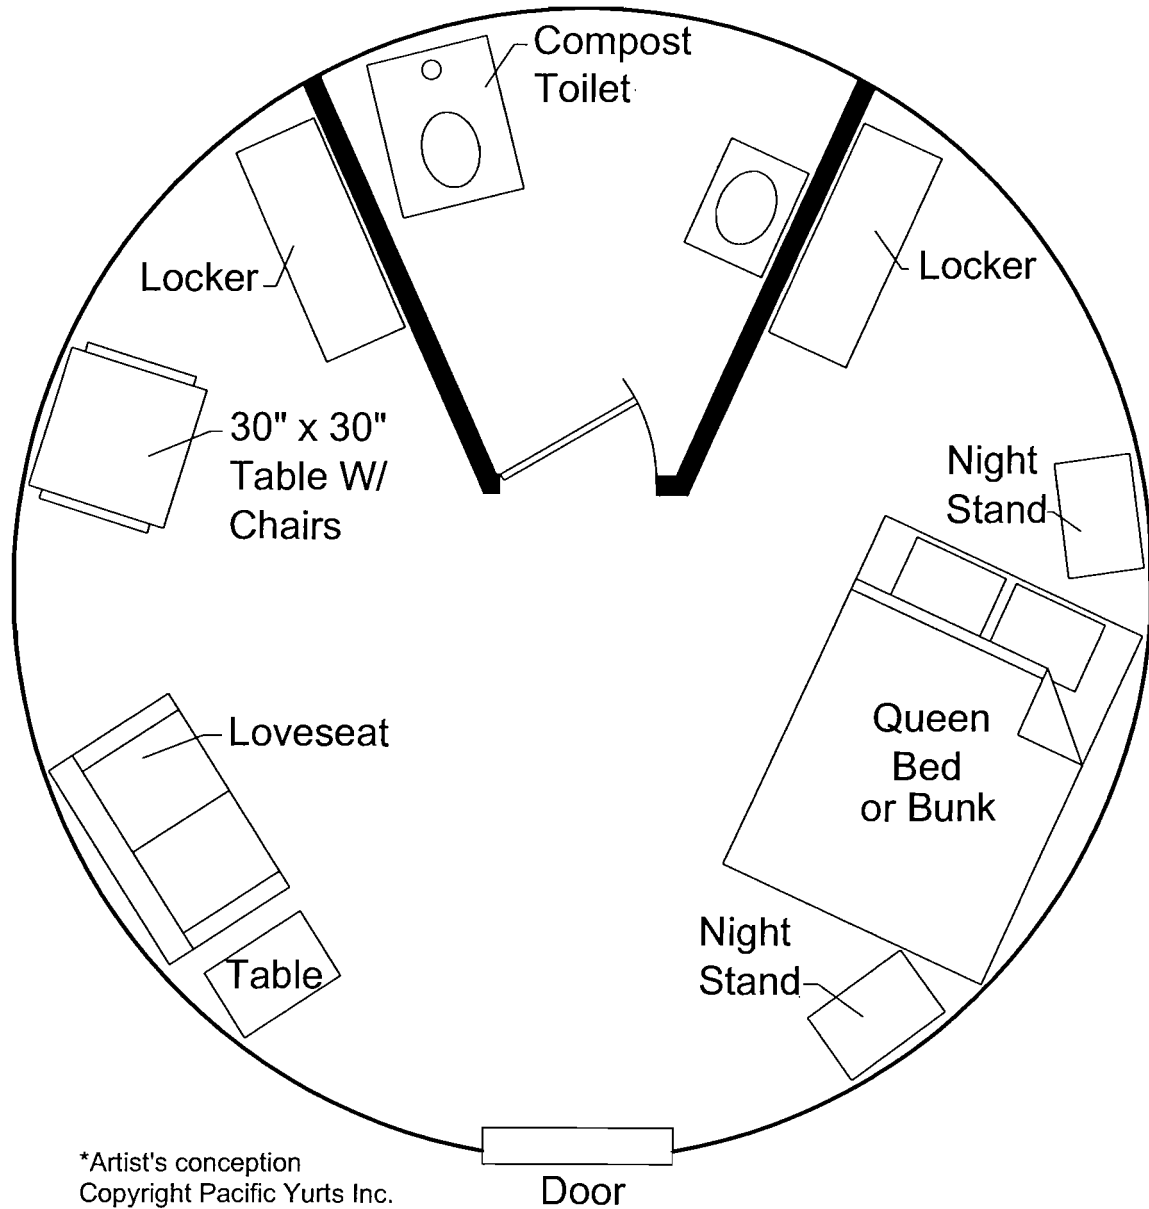

20' Yurt

20' Yurt

20' Yurt

20' Yurt

*Artist's conception
Copyright Pacific Yurts Inc.

20' Yurt

*Artist's conception
Copyright Pacific Yurts Inc.

20' Yurt

*Artist's conception
Copyright Pacific Yurts Inc.

6:00
Door

20' Yurt

*Artist's conception
Copyright Pacific Yurts Inc.

37"x78" Bunks