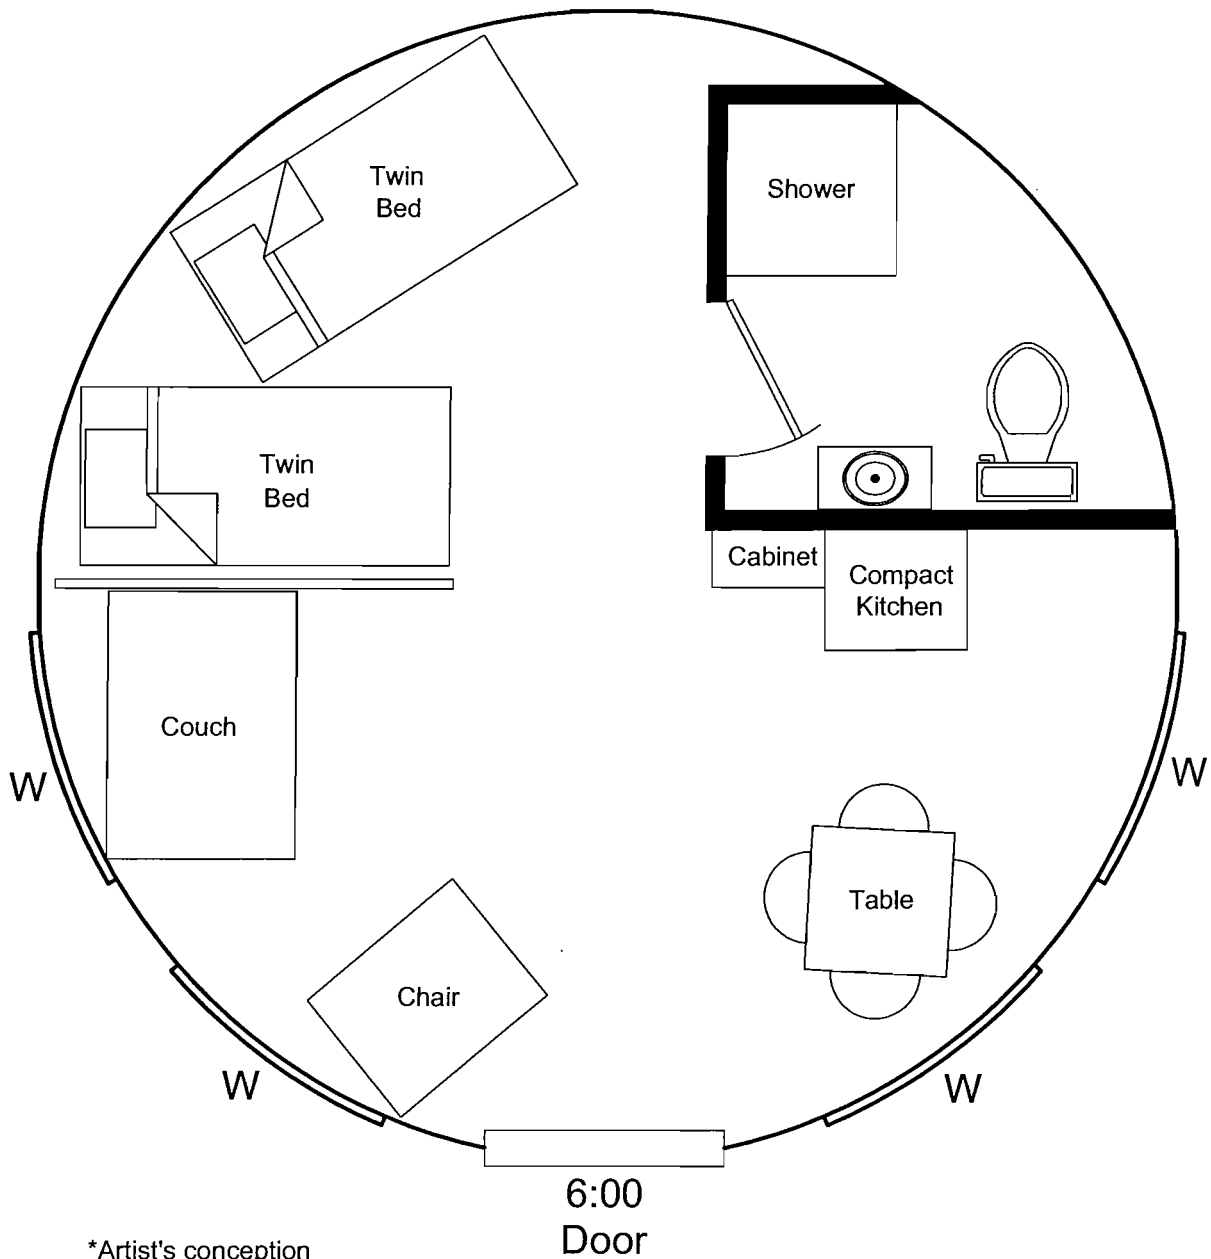

20' Yurt

20' Yurt

20' Yurt

20' Yurt

*Artist's conception
Copyright Pacific Yurts Inc.

20' Yurt

*Artist's conception
Copyright Pacific Yurts Inc.

20' Yurt

*Artist's conception
Copyright Pacific Yurts Inc.

6:00
Door

20' Yurt

*Artist's conception
Copyright Pacific Yurts Inc.

37"x78" Bunks